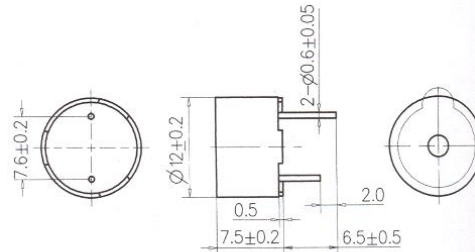

Product Data Sheet

Part No. WST-1203 UX/BX Washable Type

(self drive circuit)

DIMENSIONS

φ 12.0 × H7.5

UNIT : mm
TOLERANCE : ± 0.3
HOUSING MATERIAL : PBT

| Type | Unit | |
|------------------------------------|-------|-----------|
| Rated Voltage | (Vdc) | 3 |
| Operating Voltage | (Vdc) | 2~5 |
| Rated Current | (mA) | < 30 |
| Sound Output at 10cm | (dB) | > 82 |
| Resonance Frequency | (Hz) | 2300±500 |
| Response Time | (Ms) | < 25 |
| Operating Temp | (C) | -20+70 |
| Storage Temp | (C) | -25+80 |
| Weight | (g) | 2 |
| Dimension | mm | 12 x H7.5 |
| *Value applying rated voltage (DC) | | |
| *distance for measurement 10cm | | |
| *WST-12XXBX: 3100 Hz | | |